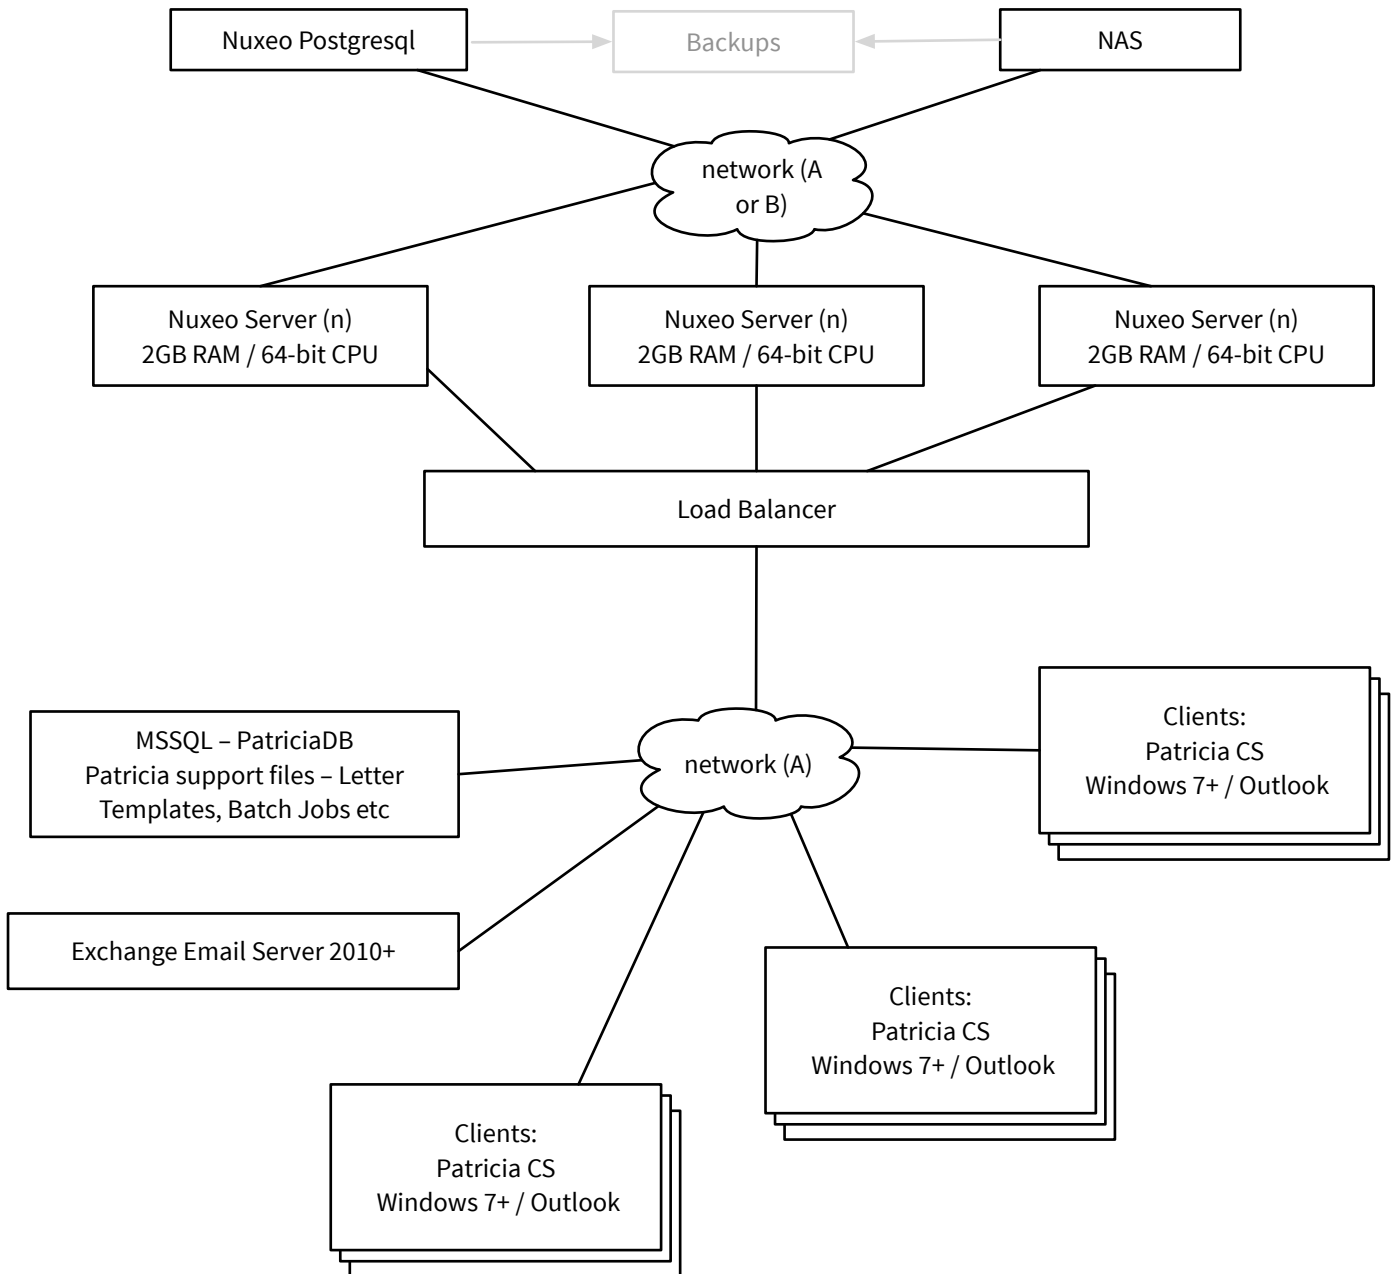

Nuxeo Server Hardware Overview/Recommendation

Single Server Architecture with host / SAN storage

Nuxeo Server Hardware Overview/Recommendation Single Server Architecture with NAS storage

Nuxeo Server Architecture, with
a. Reduced Failure Points
b. Increased Service Capacity

(i) Diagram shows multiple 'networks' only to highlight top network should be fast, e.g. located in the server room, whereas speed of network A (bottom) is not of much importance

(ii) Alternatively, all machines/boxes in above diagram could be linked to a single network/hub