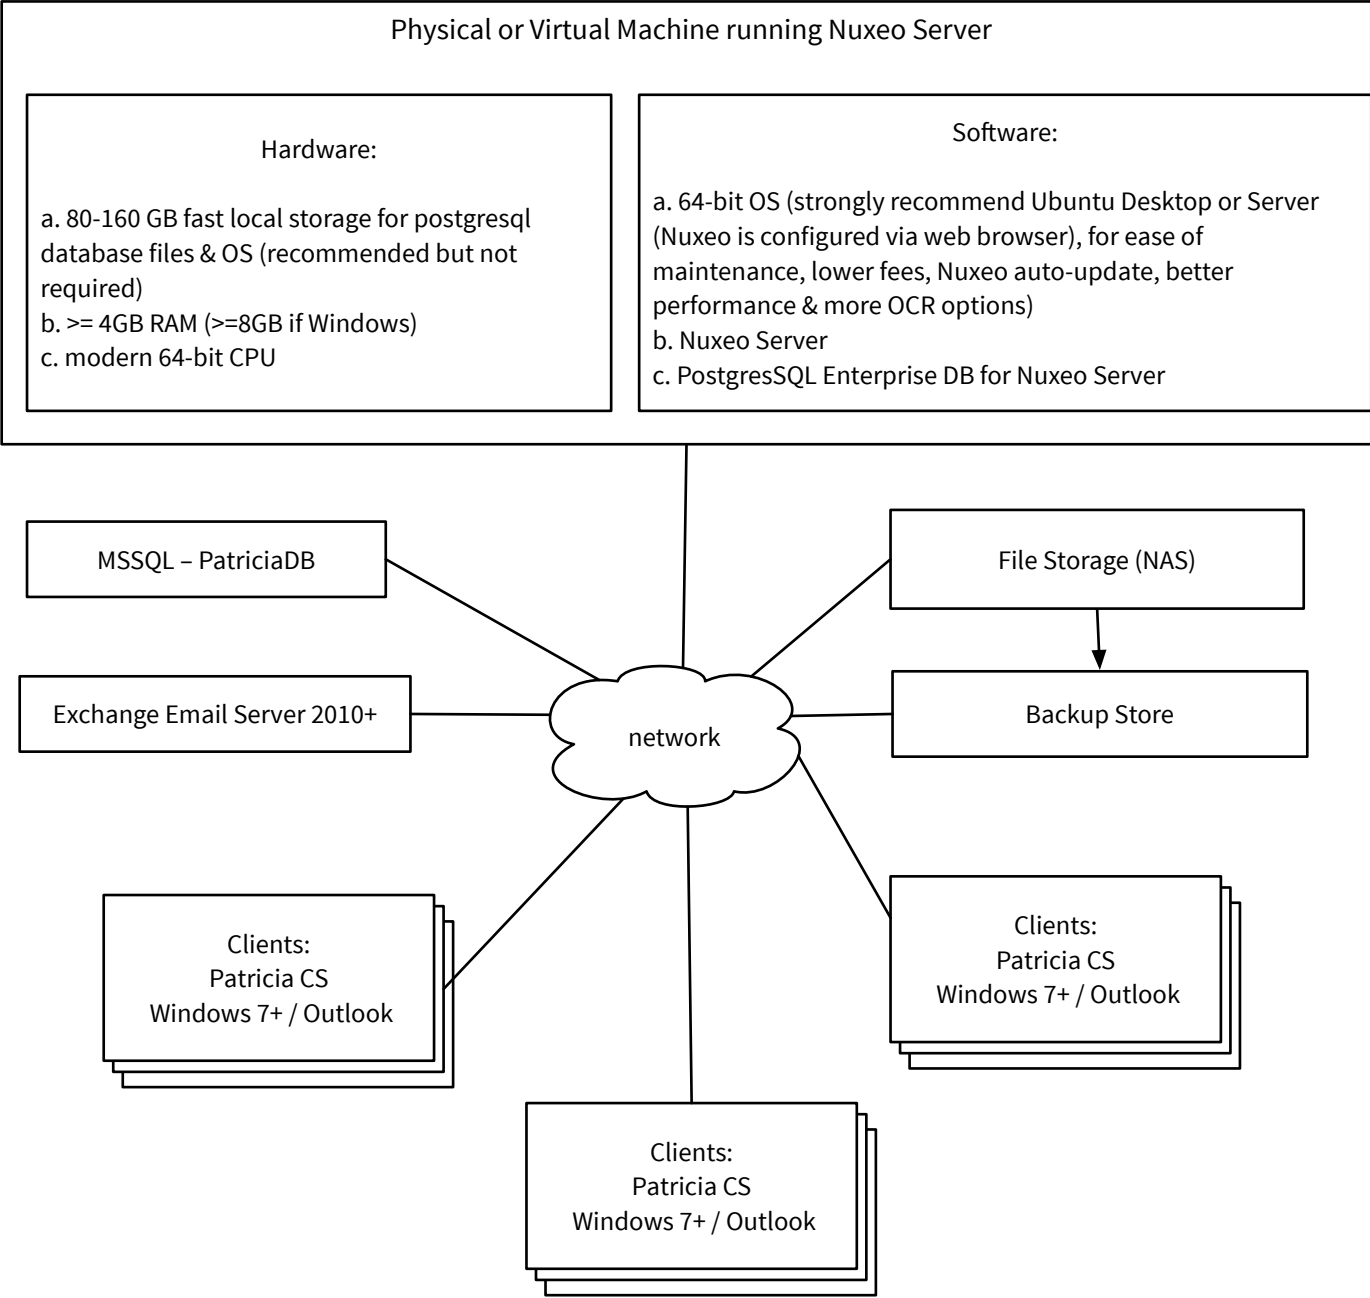

Nuxeo Server Hardware Overview/Recommendation

Single Server Architecture with host / SAN storage

Nuxeo Server Hardware Overview/Recommendation Single Server Architecture with NAS storage

Nuxeo Server Architecture, with
a. Reduced Failure Points
b. Increased Service Capacity

(i) Diagram shows multiple 'networks' only to highlight top network should be fast, e.g. located in the server room, whereas speed of network A (bottom) is not of much importance

(ii) Alternatively, all machines/boxes in above diagram could be linked to a single network/hub