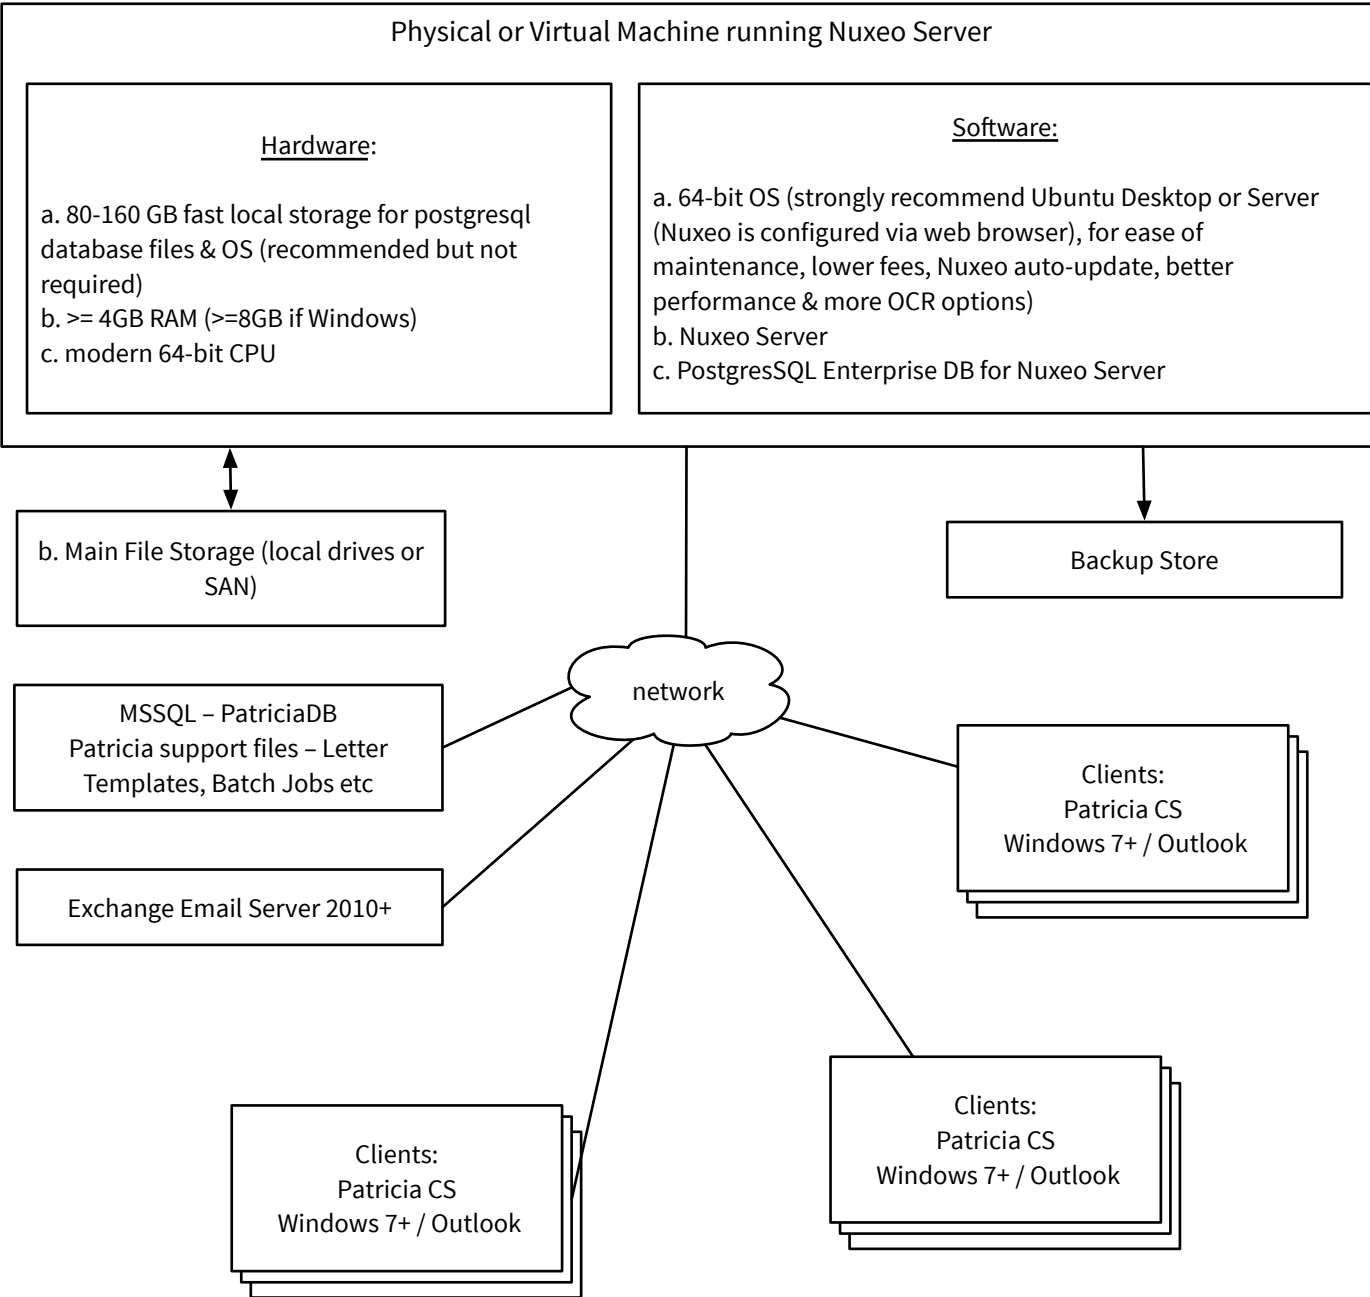

Nuxeo Server Hardware Overview/Recommendation

Single Server Architecture with host / SAN storage

Nuxeo Server Hardware Overview/Recommendation Single Server Architecture with NAS storage

Nuxeo Server Architecture, with
a. Reduced Failure Points
b. Increased Service Capacity

(i) Diagram shows multiple 'networks' only to highlight top network should be fast, e.g. located in the server room, whereas speed of network A (bottom) is not of much importance

(ii) Alternatively, all machines/boxes in above diagram could be linked to a single network/hub